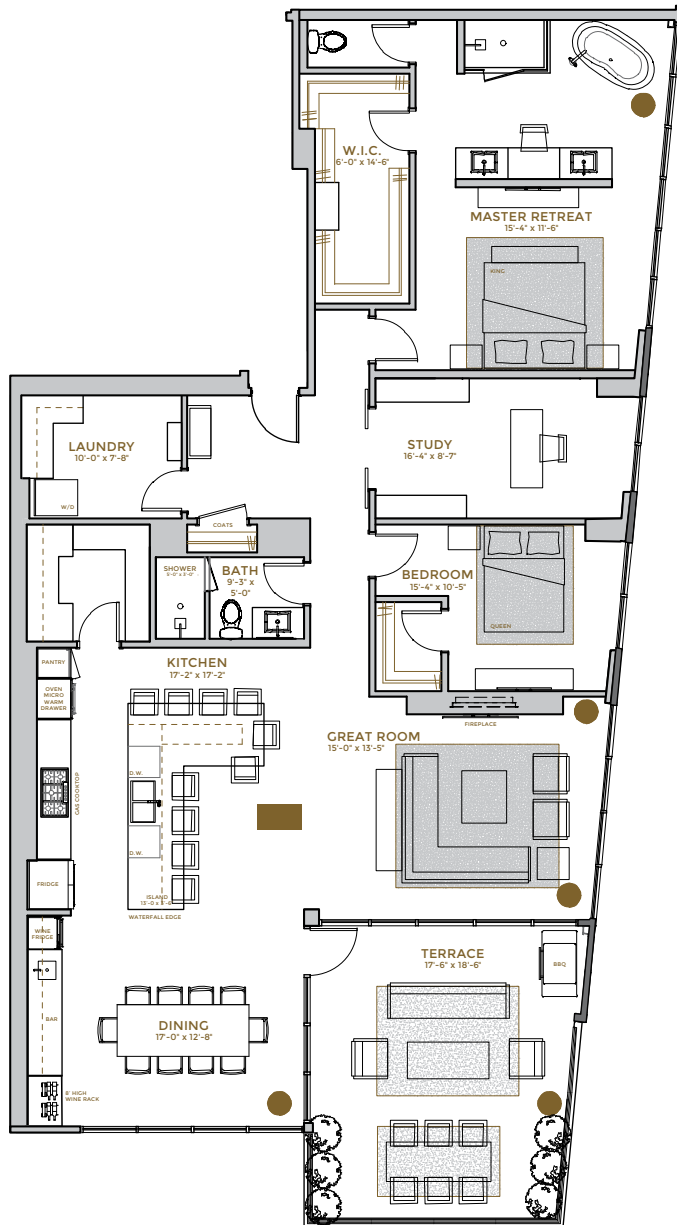

CENTRAL PARK EAST

Interior	2,024 sq.ft
Terrace	328 sq.ft.
Bedrooms	2 Bed
Bathrooms	2
Exposure	SE

*Interior square footage and dimensions are based on preliminary architectural drawings and measurements. All measurements are estimated and may vary from the final.