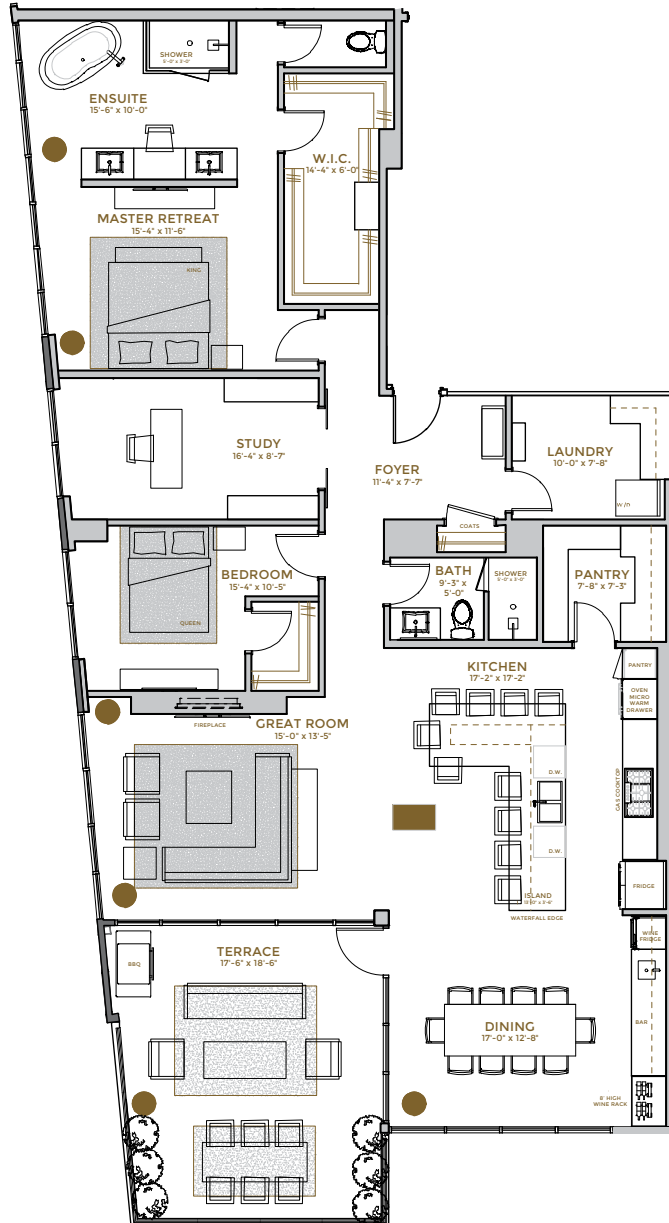

CENTRAL PARK WEST

Interior	2,024 sq.ft.
Terrace	328 sq.ft.
Bedrooms	2 Bed
Bathrooms	2
Exposure	SW

*Interior square footage and dimensions are based on preliminary architectural drawings and measurements. All measurements are estimated and may vary from the final.