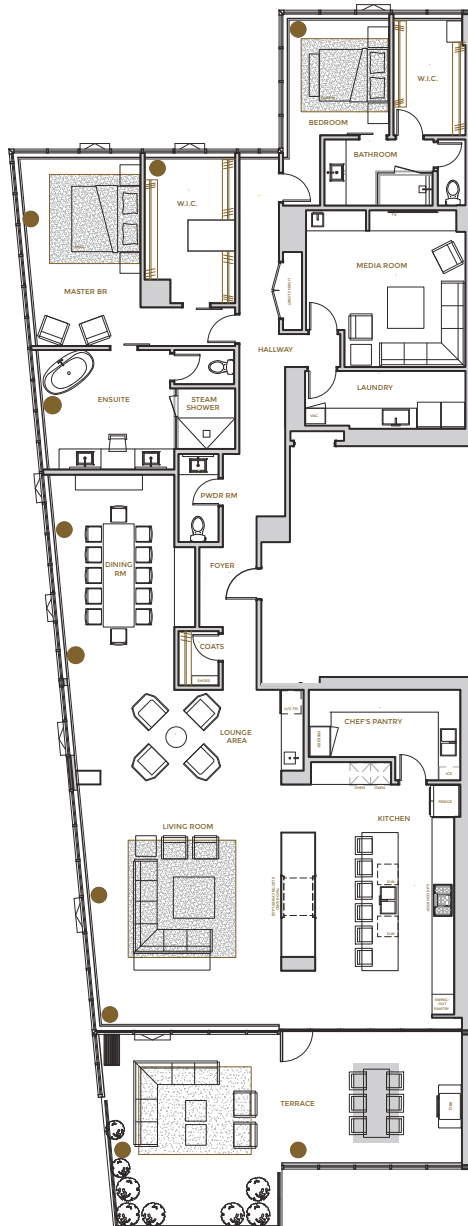

ROCKERFELLER

Interior	3,268 sq.ft
Terrace	550 sq.ft.
Bedrooms	2+ Bed
Bathrooms	2.5
Exposure	W

*Interior square footage and dimensions are based on preliminary architectural drawings and measurements. All measurements are estimated and may vary from the final.