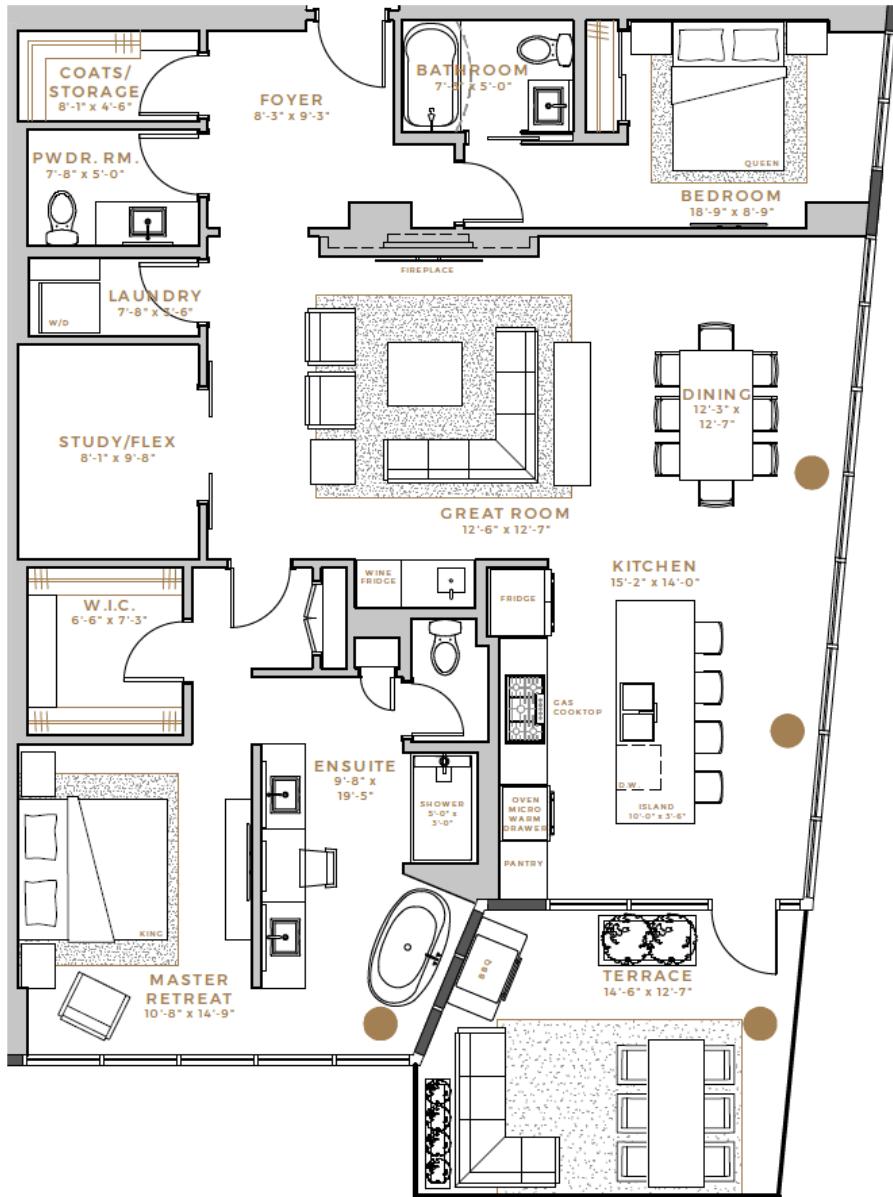

05 – UPPER EAST SIDE

Interior	1,648 sq.ft.
Terrace	205 sq.ft.
Bedrooms	2+D
Bathrooms	2.5
Exposure	SE

Interior square footage and dimensions are based on preliminary architectural drawings and measurements. All measurements are estimated and may vary from the final.